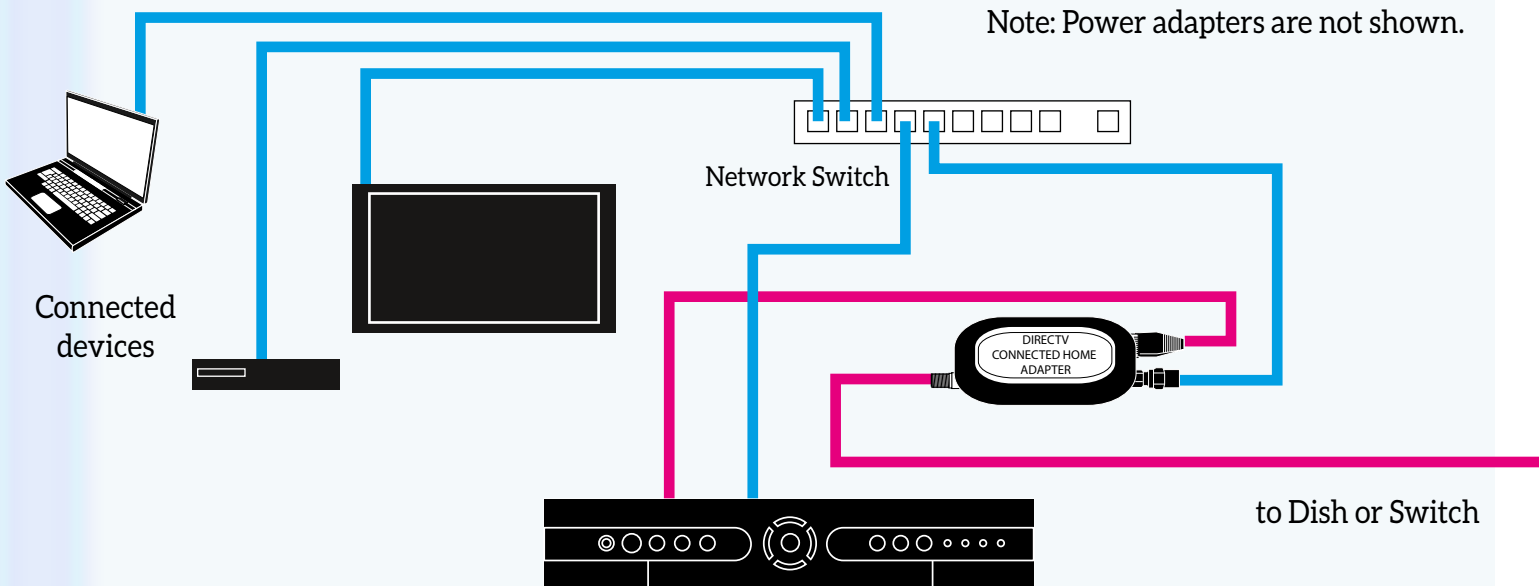

PROVIDING ETHERNET USING A DECA

Use a DECA Broadband or receiver DECA to connect all your devices

OPTION 1: For HR24, H24, and H25, as well as Genie DVRs

OPTION 2: For HR20, HR21, HR22, HR23, H21, H23, R22, and THR22 (TiVo) receivers