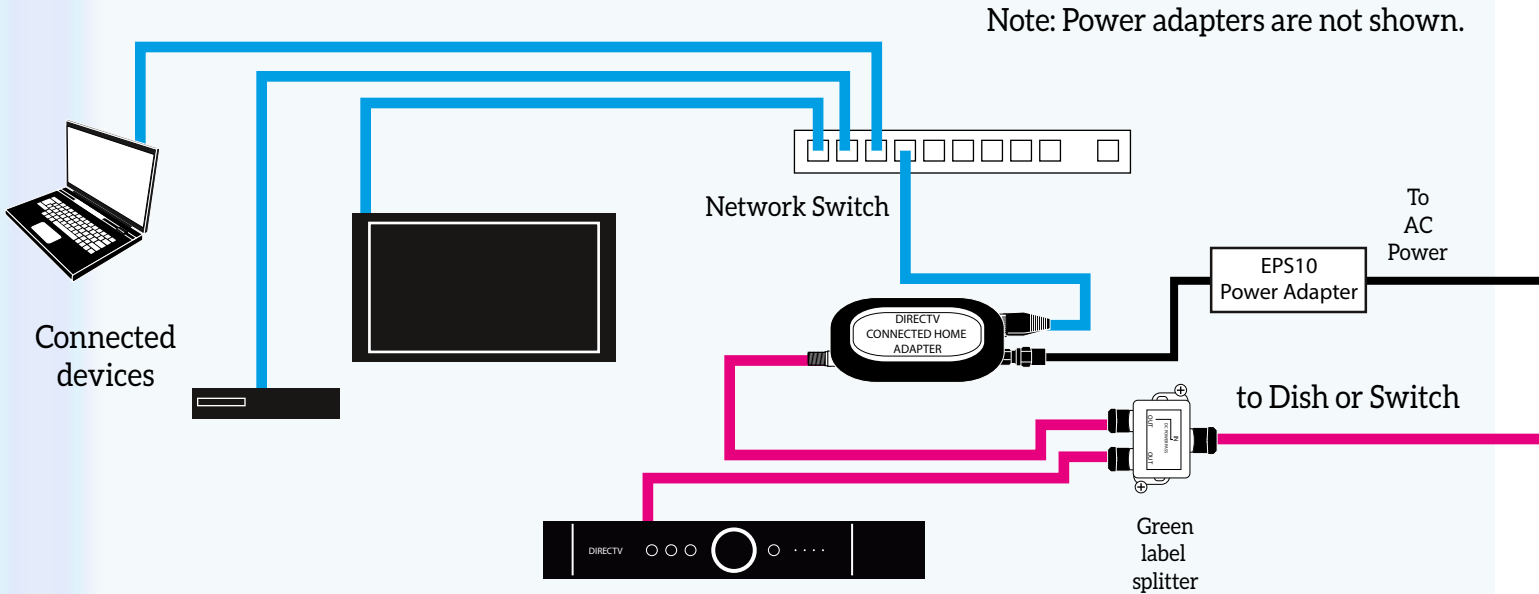

PROVIDING ETHERNET USING A DECA

Use a DECA Broadband or receiver DECA to connect all your devices

OPTION 1: For HR24, H24, and H25, as well as Genie DVRs

OPTION 2: For HR20, HR21, HR22, HR23, H21, H23, R22, and THR22 (TiVo) receivers